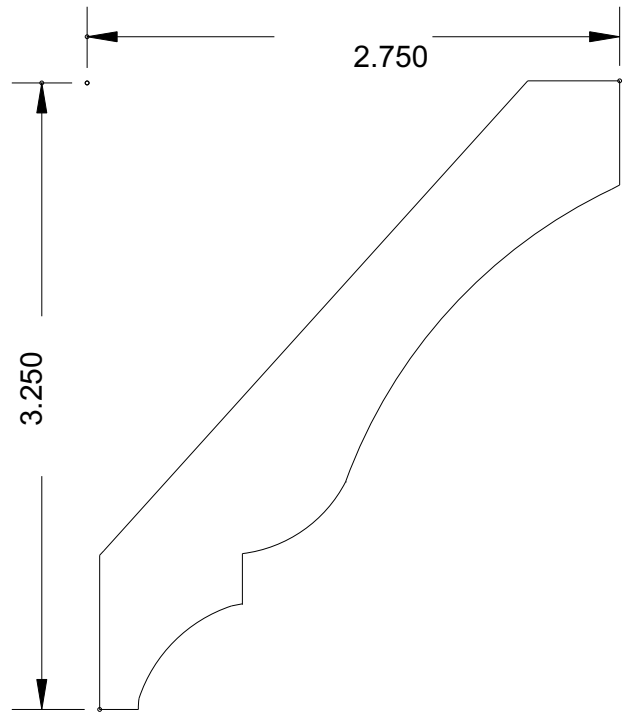

MB 124
(4-1/4 x 11/16)

www.bosleymouldings.com

Bosley Mouldings P.O. Box 576 • Glen Burnie, MD 21060 :: Toll Free: 1-800-638-5010 Ph: 410-761-7727 • Fax: 410-553-0575