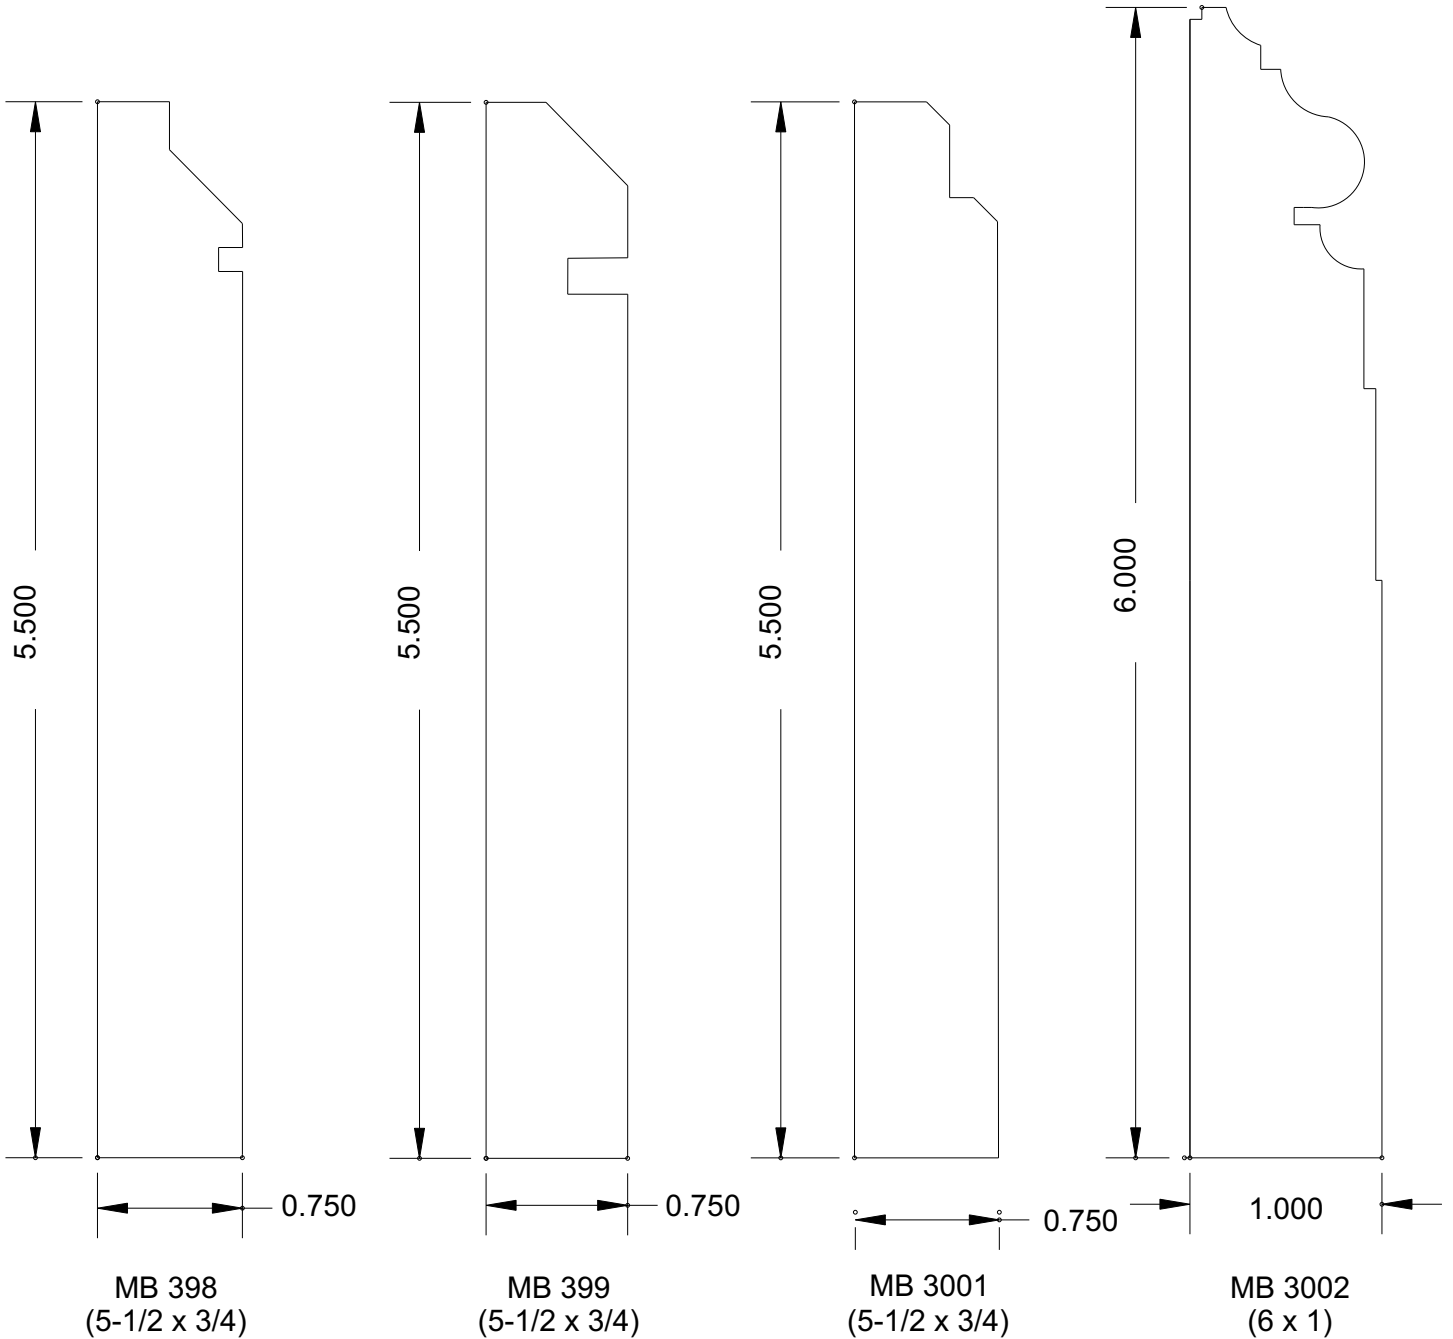

BOSLEY

Super-Cut-Pop

Baseboard

BASEBOARDS AVAILABLE IN ALL SIZES UP TO 8-1/2"

www.bosleymouldings.com

Bosley Mouldings P.O. Box 576 • Glen Burnie, MD 21060 :: Toll Free: 1-800-638-5010 Ph: 410-761-7727 • Fax: 410-553-0575