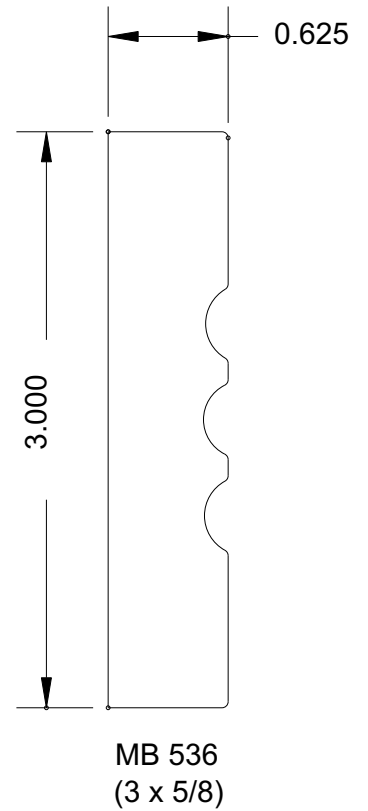

Super-Cut-Pop

Profile Index

Click on the profile number below to view the profile.
Click on the Bosley Logo to return to index page.

Sills	Chair Rail	Panel Trim	Casing
MB10	MB204	MB411	MB6041
MB11	MB209	MB438	MB6042
MB20	MB210	MB4021	MB6043
MB21	MB213	MB4024	MB6044
MB30	MB281	MB4022	MB6045
MB31	MB295	MB4023	MB6046
MB40	MB296	MB4025	MB6047
MB41	MB297	MB4026	MB6048
MB50	MB298	MB4027	MB6049
MB51			MB6050
Crowns	Baseboard	Fluted Casings	MB6051
MB110	MB300	MB521	MB6052
MB115	MB302	MB522M	MB6053
MB120	MB303	MB529	MB6054
MB124	MB305	MB536	MB6055
MB125	MB306		MB6060
MB128	MB313	Casing	MB6120
MB129	MB347	MB603	MB6121
MB130	MB348	MB606	Hollow Metal Door Casing Diagram
MB134	MB349	MB607	
MB136	MB350	MB607M	
MB140	MB357	MB610	Panel
MB156	MB385	MB612	MB741
MB162	MB386	MB615	MB787
MB168	MB387	MB618	MB741
MB1020	MB388	MB620	MB787
MB1024	MB389	MB629	
MB1025	MB390	MB635	Backband, Tongue & Groove
MB1026	MB391	MB635M	MB959
MB1027	MB392	MB647	MB967
MB1028	MB393	MB651	MB968
MB1029	MB394	MB658	MB969
MB1030	MB395	MB678	MB975
MB1031	MB396	MB679	MB979
MB1032	MB397	MB691	
MB1033	MB398	MB692	
MB1034	MB399	MB699	
MB1035	MB3001	MB6039	
MB1076	MB3002	MB6040	

BOSLEY

Super-Cut-Pop

Sills

MB 10
(4 x 1)

MB 11
(4 x 3/4)

MB 20
(4 x 1)

SILL / STOOL MOULDINGS AVAILABLE UP TO 8-1/2" WIDE

www.bosleymouldings.com

MB 168
(4-5/8 x 11/16)

www.bosleymouldings.com

BOSLEY

Super-Cut-Pop

Crowns

MB 1020
(4-1/2 x 15/16)

MB 1024
(5-3/4 x 11/16)

www.bosleymouldings.com

MB 4025
(2 x 11/16)

MB 4026
(1-1/8 x 11/16)

MB 4027
(1-1/4 x 9/16)

www.bosleymouldings.com

BOSLEY

Super-Cut-Pop

Fluted Casings

www.bosleymouldings.com