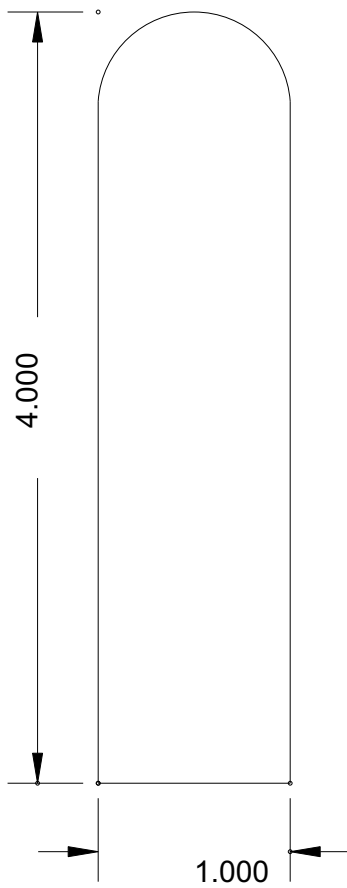

Super-Cut-Pop

Profile Index

Click on the profile number below to view the profile.
Click on the Bosley Logo to return to index page.

Sills	Chair Rail	Panel Trim	Casing
MB10	MB204	MB411	MB6041
MB11	MB209	MB438	MB6042
MB20	MB210	MB4021	MB6043
MB21	MB213	MB4024	MB6044
MB30	MB281	MB4022	MB6045
MB31	MB295	MB4023	MB6046
MB40	MB296	MB4025	MB6047
MB41	MB297	MB4026	MB6048
MB50	MB298	MB4027	MB6049
MB51			MB6050
Crowns	Baseboard	Fluted Casings	MB6051
MB110	MB300	MB521	MB6052
MB115	MB302	MB522M	MB6053
MB120	MB303	MB529	MB6054
MB124	MB305	MB536	MB6055
MB125	MB306		MB6060
MB128	MB313	Casing	MB6120
MB129	MB347	MB603	MB6121
MB130	MB348	MB606	Hollow Metal Door Casing Diagram
MB134	MB349	MB607	
MB136	MB350	MB607M	
MB140	MB357	MB610	Panel
MB156	MB385	MB612	MB741
MB162	MB386	MB615	MB787
MB168	MB387	MB618	MB741
MB1020	MB388	MB620	MB787
MB1024	MB389	MB629	
MB1025	MB390	MB635	Backband, Tongue & Groove
MB1026	MB391	MB635M	MB959
MB1027	MB392	MB647	MB967
MB1028	MB393	MB651	MB968
MB1029	MB394	MB658	MB969
MB1030	MB395	MB678	MB975
MB1031	MB396	MB679	MB979
MB1032	MB397	MB691	
MB1033	MB398	MB692	
MB1034	MB399	MB699	
MB1035	MB3001	MB6039	
MB1076	MB3002	MB6040	

BOSLEY

Super-Cut-Pop

Sills

MB 10
(4 x 1)

MB 11
(4 x 3/4)

MB 20
(4 x 1)

SILL / STOOL MOULDINGS AVAILABLE UP TO 8-1/2" WIDE

www.bosleymouldings.com

BOSLEY

Super-Cut-Pop

Crowns

MB 125
(4-5/8 x 11/16)

MB 128
(3-1/2 x 11/16)

www.bosleymouldings.com

BOSLEY

Super-Cut-Pop

Crowns

MB 129M
(5-1/4 x 11/16)

MB 130
(5-1/4 x 15/16)

www.bosleymouldings.com

BOSLEY

Super-Cut-Pop

Crowns

MB 134
(4-1/2 x 11/16)