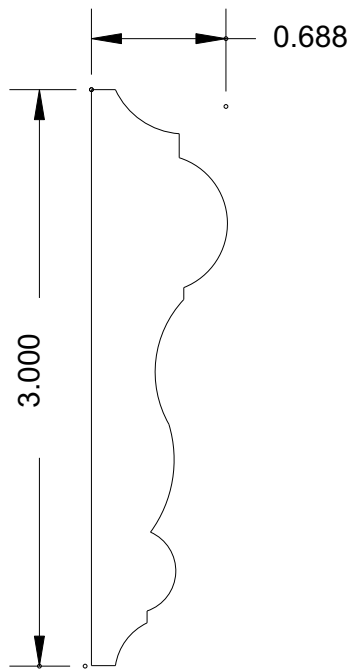

BOSLEY

Super-Cut-Pop

Sills

MB 10
(4 x 1)

MB 11
(4 x 3/4)

MB 20
(4 x 1)

SILL / STOOL MOULDINGS AVAILABLE UP TO 8-1/2" WIDE

www.bosleymouldings.com

www.bosleymouldings.com

BOSLEY

Super-Cut-Pop

Chair Rail

MB 204
(3-7/8 x 11/16)

MB 209
(3 x 11/16)

MB 210
(2-1/2 x 11/16)

www.bosleymouldings.com