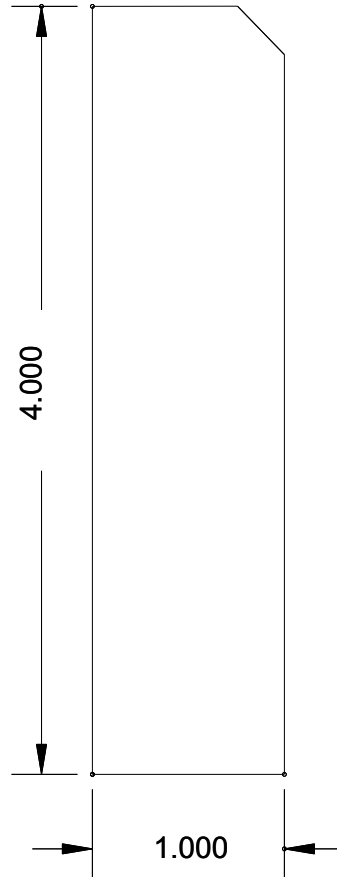

Super-Cut-Pop

Profile Index

Click on the profile number below to view the profile.
Click on the Bosley Logo to return to index page.

Sills	Chair Rail	Panel Trim	Casing
MB10	MB204	MB411	MB6041
MB11	MB209	MB438	MB6042
MB20	MB210	MB4021	MB6043
MB21	MB213	MB4024	MB6044
MB30	MB281	MB4022	MB6045
MB31	MB295	MB4023	MB6046
MB40	MB296	MB4025	MB6047
MB41	MB297	MB4026	MB6048
MB50	MB298	MB4027	MB6049
MB51			MB6050
Crowns	Baseboard	Fluted Casings	MB6051
MB110	MB300	MB521	MB6052
MB115	MB302	MB522M	MB6053
MB120	MB303	MB529	MB6054
MB124	MB305	MB536	MB6055
MB125	MB306		MB6060
MB128	MB313	Casing	MB6120
MB129	MB347	MB603	MB6121
MB130	MB348	MB606	Hollow Metal Door Casing Diagram
MB134	MB349	MB607	
MB136	MB350	MB607M	
MB140	MB357	MB610	Panel
MB156	MB385	MB612	MB741
MB162	MB386	MB615	MB787
MB168	MB387	MB618	MB741
MB1020	MB388	MB620	MB787
MB1024	MB389	MB629	
MB1025	MB390	MB635	Backband, Tongue & Groove
MB1026	MB391	MB635M	MB959
MB1027	MB392	MB647	MB967
MB1028	MB393	MB651	MB968
MB1029	MB394	MB658	MB969
MB1030	MB395	MB678	MB975
MB1031	MB396	MB679	MB979
MB1032	MB397	MB691	
MB1033	MB398	MB692	
MB1034	MB399	MB699	
MB1035	MB3001	MB6039	
MB1076	MB3002	MB6040	

BOSLEY

Super-Cut-Pop

Sills

MB 10
(4 x 1)

MB 11
(4 x 3/4)

MB 20
(4 x 1)

SILL / STOOL MOULDINGS AVAILABLE UP TO 8-1/2" WIDE

www.bosleymouldings.com

www.bosleymouldings.com

Bosley Mouldings P.O. Box 576 • Glen Burnie, MD 21060 :: Toll Free: 1-800-638-5010 Ph: 410-761-7727 • Fax: 410-553-0575

BOSLEY

Super-Cut-Pop

Sills

MB 40
(4 x 1)

MB 41
(4 x 3/4)

MB 50
(4 x 1)

BOSLEY

Super-Cut-Pop

Crowns

MB 125
(4-5/8 x 11/16)

MB 128
(3-1/2 x 11/16)

www.bosleymouldings.com

BOSLEY

Super-Cut-Pop