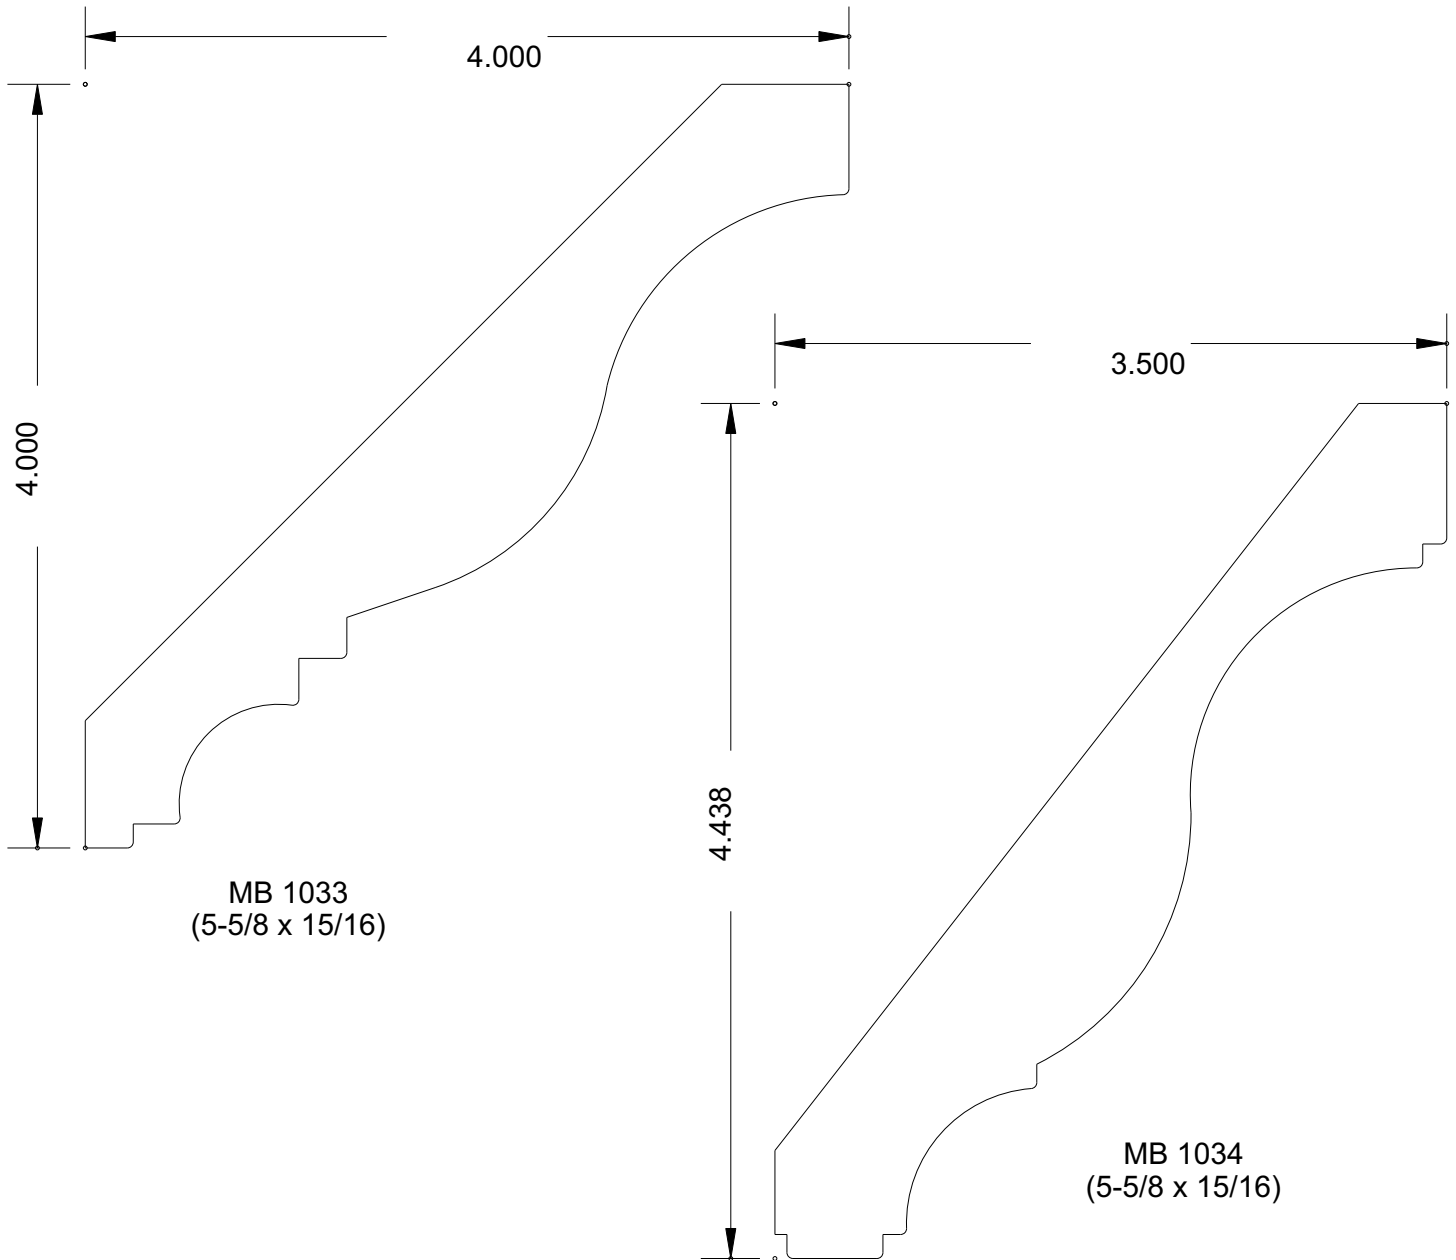

BOSLEY

Super-Cut-Pop

Crowns

www.bosleymouldings.com

Bosley Mouldings P.O. Box 576 • Glen Burnie, MD 21060 :: Toll Free: 1-800-638-5010 Ph: 410-761-7727 • Fax: 410-553-0575