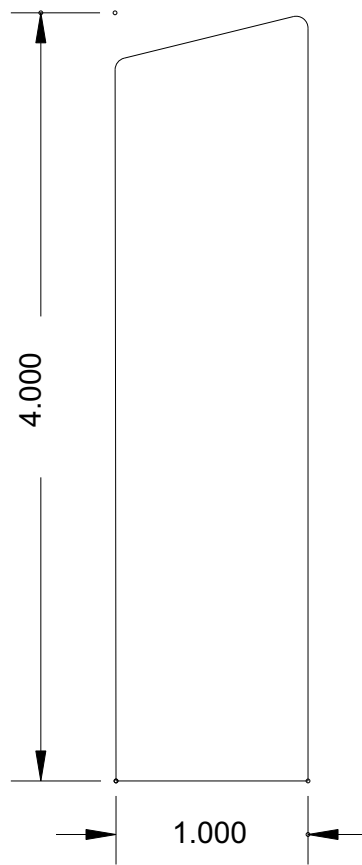

BOSLEY

Super-Cut-Pop

Sills

MB 10
(4 x 1)

MB 11
(4 x 3/4)

MB 20
(4 x 1)

SILL / STOOL MOULDINGS AVAILABLE UP TO 8-1/2" WIDE

www.bosleymouldings.com

Bosley Mouldings P.O. Box 576 • Glen Burnie, MD 21060 :: Toll Free: 1-800-638-5010 Ph: 410-761-7727 • Fax: 410-553-0575

BOSLEY

Super-Cut-Pop

Sills

MB 21
(4 x 3/4)

MB 30
(4 x 1)

MB 31
(4 x 3/4)

SILL / STOOL MOULDINGS AVAILABLE UP TO 8-1/2" WIDE

BOSLEY

Super-Cut-Pop

Crowns

MB 125
(4-5/8 x 11/16)

MB 128
(3-1/2 x 11/16)

www.bosleymouldings.com

BOSLEY

Super-Cut-Pop