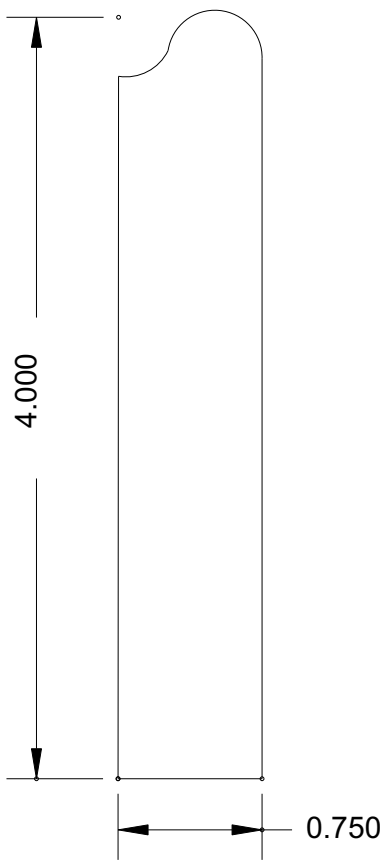

BOSLEY

Super-Cut-Pop

Sills

MB 21
(4 x 3/4)