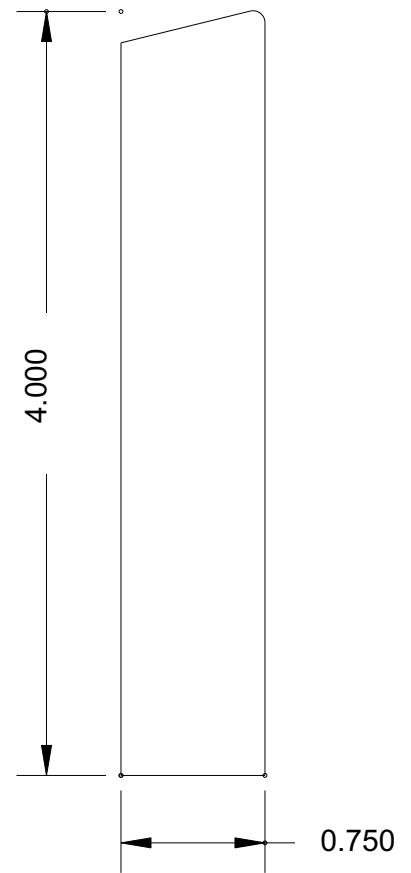

BOSLEY

Super-Cut-Pop

Sills

MB 10
(4 x 1)

MB 11
(4 x 3/4)

MB 20
(4 x 1)

SILL / STOOL MOULDINGS AVAILABLE UP TO 8-1/2" WIDE

www.bosleymouldings.com

Bosley Mouldings P.O. Box 576 • Glen Burnie, MD 21060 :: Toll Free: 1-800-638-5010 Ph: 410-761-7727 • Fax: 410-553-0575

BOSLEY

Super-Cut-Pop

Sills

MB 21
(4 x 3/4)

MB 30
(4 x 1)

MB 31
(4 x 3/4)

SILL / STOOL MOULDINGS AVAILABLE UP TO 8-1/2" WIDE

BOSLEY

Super-Cut-Pop

Crowns

MB 125
(4-5/8 x 11/16)

MB 128
(3-1/2 x 11/16)

www.bosleymouldings.com

BOSLEY

Super-Cut-Pop