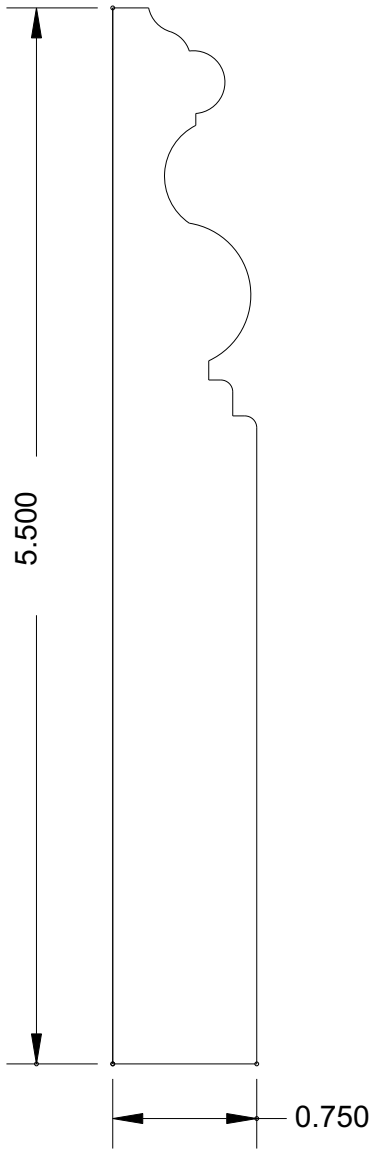

Super-Cut-Pop

Profile Index

Click on the profile number below to view the profile.
Click on the Bosley Logo to return to index page.

Sills	Chair Rail	Panel Trim	Casing
MB10	MB204	MB411	MB6041
MB11	MB209	MB438	MB6042
MB20	MB210	MB4021	MB6043
MB21	MB213	MB4024	MB6044
MB30	MB281	MB4022	MB6045
MB31	MB295	MB4023	MB6046
MB40	MB296	MB4025	MB6047
MB41	MB297	MB4026	MB6048
MB50	MB298	MB4027	MB6049
MB51			MB6050
Crowns	Baseboard	Fluted Casings	MB6051
MB110	MB300	MB521	MB6052
MB115	MB302	MB522M	MB6053
MB120	MB303	MB529	MB6054
MB124	MB305	MB536	MB6055
MB125	MB306		MB6060
MB128	MB313	Casing	MB6120
MB129	MB347	MB603	MB6121
MB130	MB348	MB606	Hollow Metal Door Casing Diagram
MB134	MB349	MB607	
MB136	MB350	MB607M	
MB140	MB357	MB610	Panel
MB156	MB385	MB612	MB741
MB162	MB386	MB615	MB787
MB168	MB387	MB618	MB741
MB1020	MB388	MB620	MB787
MB1024	MB389	MB629	
MB1025	MB390	MB635	Backband, Tongue & Groove
MB1026	MB391	MB635M	MB959
MB1027	MB392	MB647	MB967
MB1028	MB393	MB651	MB968
MB1029	MB394	MB658	MB969
MB1030	MB395	MB678	MB975
MB1031	MB396	MB679	MB979
MB1032	MB397	MB691	
MB1033	MB398	MB692	
MB1034	MB399	MB699	
MB1035	MB3001	MB6039	
MB1076	MB3002	MB6040	

BOSLEY

Super-Cut-Pop

Sills

MB 10
(4 x 1)

MB 11
(4 x 3/4)

MB 20
(4 x 1)

SILL / STOOL MOULDINGS AVAILABLE UP TO 8-1/2" WIDE

www.bosleymouldings.com

MB 168
(4-5/8 x 11/16)

www.bosleymouldings.com

BOSLEY

Super-Cut-Pop

Crowns

MB 1020
(4-1/2 x 15/16)

MB 1024
(5-3/4 x 11/16)

www.bosleymouldings.com

BOSLEY

Super-Cut-Pop

Baseboard

MB 394
(5-1/2 x 1)

MB 395
(5-1/2 x 3/4)

MB 396
(5-1/2 x 3/4)

MB 397
(5-1/2 x 1)

BASEBOARDS AVAILABLE IN ALL SIZES UP TO 8-1/2"