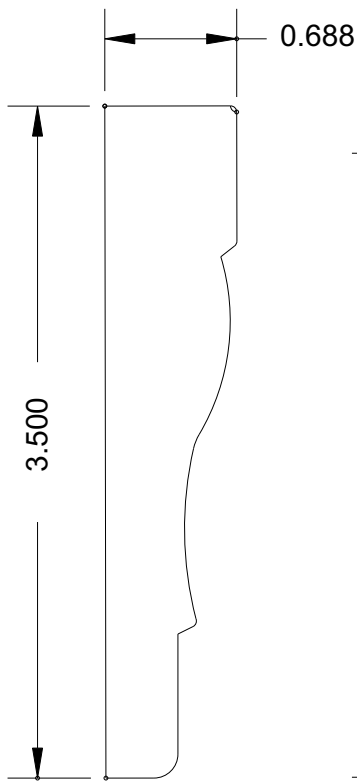

BOSLEY

Super-Cut-Pop

Casing

MB 603
(3-1/2 x 11/16)