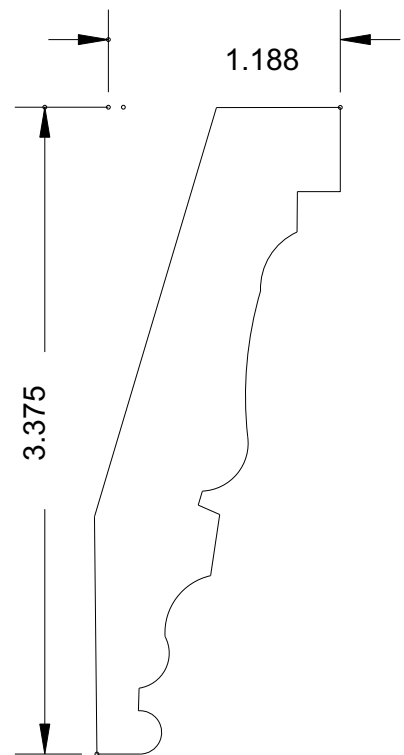

MB 1030
(3-9/16 x 11/16)

www.bosleymouldings.com