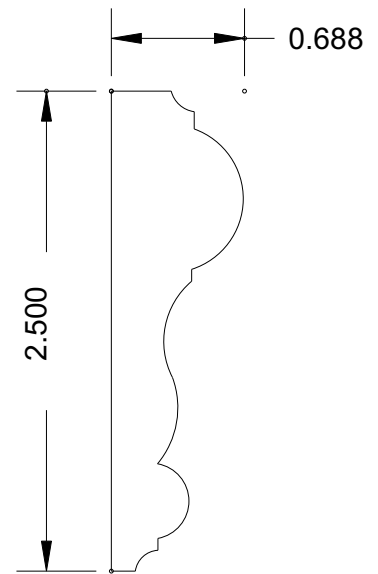

www.bosleymouldings.com

BOSLEY

Super-Cut-Pop

Chair Rail

MB 204
(3-7/8 x 11/16)

MB 209
(3 x 11/16)

MB 210
(2-1/2 x 11/16)

www.bosleymouldings.com