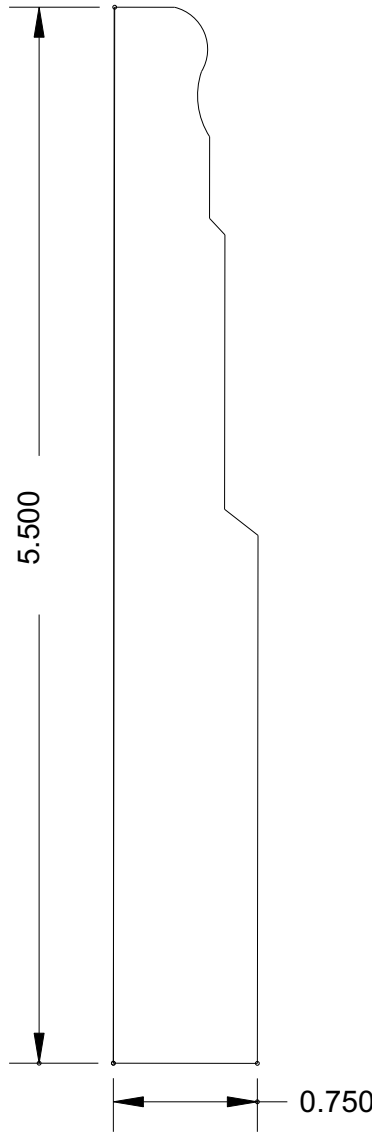

Super-Cut-Pop

Profile Index

Click on the profile number below to view the profile.
Click on the Bosley Logo to return to index page.

Sills	Chair Rail	Panel Trim	Casing
MB10	MB204	MB411	MB6041
MB11	MB209	MB438	MB6042
MB20	MB210	MB4021	MB6043
MB21	MB213	MB4024	MB6044
MB30	MB281	MB4022	MB6045
MB31	MB295	MB4023	MB6046
MB40	MB296	MB4025	MB6047
MB41	MB297	MB4026	MB6048
MB50	MB298	MB4027	MB6049
MB51			MB6050
Crowns	Baseboard	Fluted Casings	MB6051
MB110	MB300	MB521	MB6052
MB115	MB302	MB522M	MB6053
MB120	MB303	MB529	MB6054
MB124	MB305	MB536	MB6055
MB125	MB306		MB6060
MB128	MB313	Casing	MB6120
MB129	MB347	MB603	MB6121
MB130	MB348	MB606	Hollow Metal Door Casing Diagram
MB134	MB349	MB607	
MB136	MB350	MB607M	
MB140	MB357	MB610	Panel
MB156	MB385	MB612	MB741
MB162	MB386	MB615	MB787
MB168	MB387	MB618	MB741
MB1020	MB388	MB620	MB787
MB1024	MB389	MB629	
MB1025	MB390	MB635	Backband, Tongue & Groove
MB1026	MB391	MB635M	MB959
MB1027	MB392	MB647	MB967
MB1028	MB393	MB651	MB968
MB1029	MB394	MB658	MB969
MB1030	MB395	MB678	MB975
MB1031	MB396	MB679	MB979
MB1032	MB397	MB691	
MB1033	MB398	MB692	
MB1034	MB399	MB699	
MB1035	MB3001	MB6039	
MB1076	MB3002	MB6040	

BOSLEY

Super-Cut-Pop

Sills

MB 10
(4 x 1)

MB 11
(4 x 3/4)

MB 20
(4 x 1)

SILL / STOOL MOULDINGS AVAILABLE UP TO 8-1/2" WIDE

www.bosleymouldings.com

MB 168
(4-5/8 x 11/16)

www.bosleymouldings.com

BOSLEY

Super-Cut-Pop

Crowns

MB 1020
(4-1/2 x 15/16)

MB 1024
(5-3/4 x 11/16)

www.bosleymouldings.com

BOSLEY

Super-Cut-Pop

Baseboard

MB 394
(5-1/2 x 1)

MB 395
(5-1/2 x 3/4)

MB 396
(5-1/2 x 3/4)

MB 397
(5-1/2 x 1)

BASEBOARDS AVAILABLE IN ALL SIZES UP TO 8-1/2"