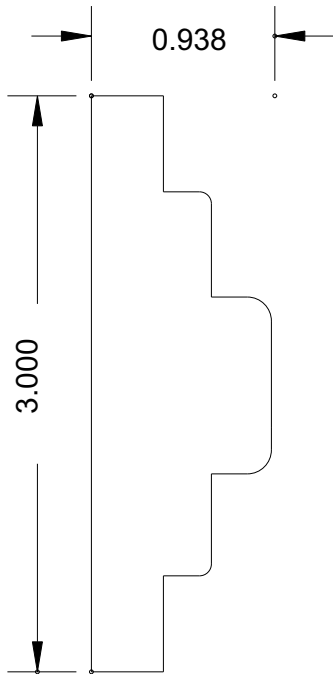

BOSLEY

Super-Cut-Pop

Chair Rail

MB 213
(3 x 15/16)