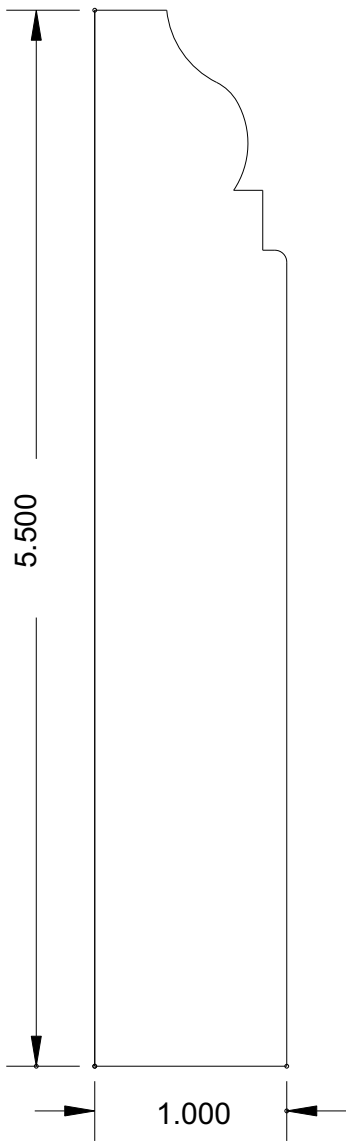

Super-Cut-Pop

Profile Index

Click on the profile number below to view the profile.
Click on the Bosley Logo to return to index page.

Sills	Chair Rail	Panel Trim	Casing
MB10	MB204	MB411	MB6041
MB11	MB209	MB438	MB6042
MB20	MB210	MB4021	MB6043
MB21	MB213	MB4024	MB6044
MB30	MB281	MB4022	MB6045
MB31	MB295	MB4023	MB6046
MB40	MB296	MB4025	MB6047
MB41	MB297	MB4026	MB6048
MB50	MB298	MB4027	MB6049
MB51			MB6050
Crowns	Baseboard	Fluted Casings	MB6051
MB110	MB300	MB521	MB6052
MB115	MB302	MB522M	MB6053
MB120	MB303	MB529	MB6054
MB124	MB305	MB536	MB6055
MB125	MB306		MB6060
MB128	MB313	Casing	MB6120
MB129	MB347	MB603	MB6121
MB130	MB348	MB606	Hollow Metal Door Casing Diagram
MB134	MB349	MB607	
MB136	MB350	MB607M	
MB140	MB357	MB610	Panel
MB156	MB385	MB612	MB741
MB162	MB386	MB615	MB787
MB168	MB387	MB618	MB741
MB1020	MB388	MB620	MB787
MB1024	MB389	MB629	
MB1025	MB390	MB635	Backband, Tongue & Groove
MB1026	MB391	MB635M	MB959
MB1027	MB392	MB647	MB967
MB1028	MB393	MB651	MB968
MB1029	MB394	MB658	MB969
MB1030	MB395	MB678	MB975
MB1031	MB396	MB679	MB979
MB1032	MB397	MB691	
MB1033	MB398	MB692	
MB1034	MB399	MB699	
MB1035	MB3001	MB6039	
MB1076	MB3002	MB6040	

BOSLEY

Super-Cut-Pop

Sills

MB 10
(4 x 1)

MB 11
(4 x 3/4)

MB 20
(4 x 1)

SILL / STOOL MOULDINGS AVAILABLE UP TO 8-1/2" WIDE

www.bosleymouldings.com

MB 168
(4-5/8 x 11/16)

www.bosleymouldings.com

BOSLEY

Super-Cut-Pop

Crowns

MB 1020
(4-1/2 x 15/16)

MB 1024
(5-3/4 x 11/16)

www.bosleymouldings.com

BOSLEY

Super-Cut-Pop

Baseboard

MB 394
(5-1/2 x 1)

MB 395
(5-1/2 x 3/4)

MB 396
(5-1/2 x 3/4)

MB 397
(5-1/2 x 1)

BASEBOARDS AVAILABLE IN ALL SIZES UP TO 8-1/2"