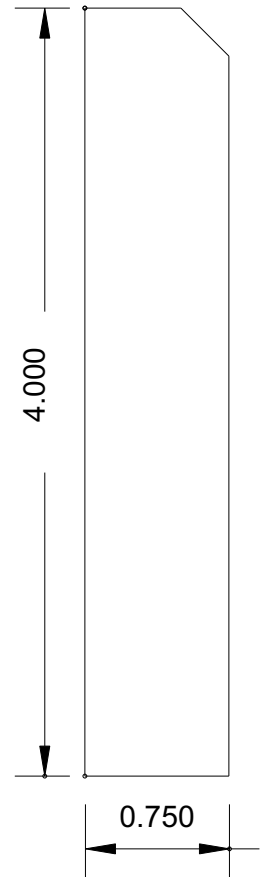

Super-Cut-Pop

Profile Index

Click on the profile number below to view the profile.
Click on the Bosley Logo to return to index page.

Sills	Chair Rail	Panel Trim	Casing
MB10	MB204	MB411	MB6041
MB11	MB209	MB438	MB6042
MB20	MB210	MB4021	MB6043
MB21	MB213	MB4024	MB6044
MB30	MB281	MB4022	MB6045
MB31	MB295	MB4023	MB6046
MB40	MB296	MB4025	MB6047
MB41	MB297	MB4026	MB6048
MB50	MB298	MB4027	MB6049
MB51			MB6050
Crowns	Baseboard	Fluted Casings	MB6051
MB110	MB300	MB521	MB6052
MB115	MB302	MB522M	MB6053
MB120	MB303	MB529	MB6054
MB124	MB305	MB536	MB6055
MB125	MB306		MB6060
MB128	MB313	Casing	MB6120
MB129	MB347	MB603	MB6121
MB130	MB348	MB606	Hollow Metal Door Casing Diagram
MB134	MB349	MB607	
MB136	MB350	MB607M	
MB140	MB357	MB610	Panel
MB156	MB385	MB612	MB741
MB162	MB386	MB615	MB787
MB168	MB387	MB618	MB741
MB1020	MB388	MB620	MB787
MB1024	MB389	MB629	
MB1025	MB390	MB635	Backband, Tongue & Groove
MB1026	MB391	MB635M	MB959
MB1027	MB392	MB647	MB967
MB1028	MB393	MB651	MB968
MB1029	MB394	MB658	MB969
MB1030	MB395	MB678	MB975
MB1031	MB396	MB679	MB979
MB1032	MB397	MB691	
MB1033	MB398	MB692	
MB1034	MB399	MB699	
MB1035	MB3001	MB6039	
MB1076	MB3002	MB6040	

BOSLEY

Super-Cut-Pop

Sills

MB 10
(4 x 1)

MB 11
(4 x 3/4)

MB 20
(4 x 1)

SILL / STOOL MOULDINGS AVAILABLE UP TO 8-1/2" WIDE

www.bosleymouldings.com

MB51
(4 x 3/4)

SILL / STOOL MOULDINGS AVAILABLE UP TO 8-1/2" WIDE

www.bosleymouldings.com

Bosley Mouldings P.O. Box 576 • Glen Burnie, MD 21060 :: Toll Free: 1-800-638-5010 Ph: 410-761-7727 • Fax: 410-553-0575

BOSLEY

Super-Cut-Pop

Crowns

MB 125
(4-5/8 x 11/16)

MB 128
(3-1/2 x 11/16)

www.bosleymouldings.com

BOSLEY

Super-Cut-Pop