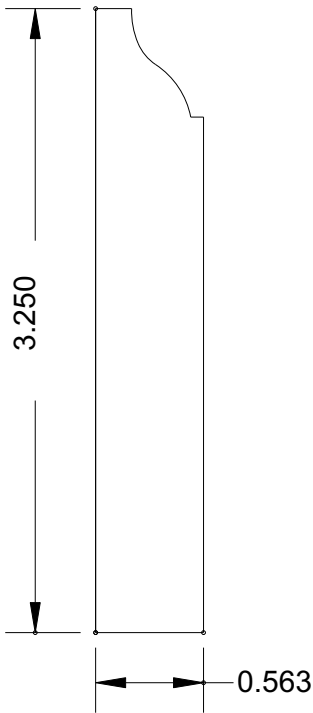

BOSLEY

Super-Cut-Pop

Baseboard

MB 306
(3-1/4 x 9/16)