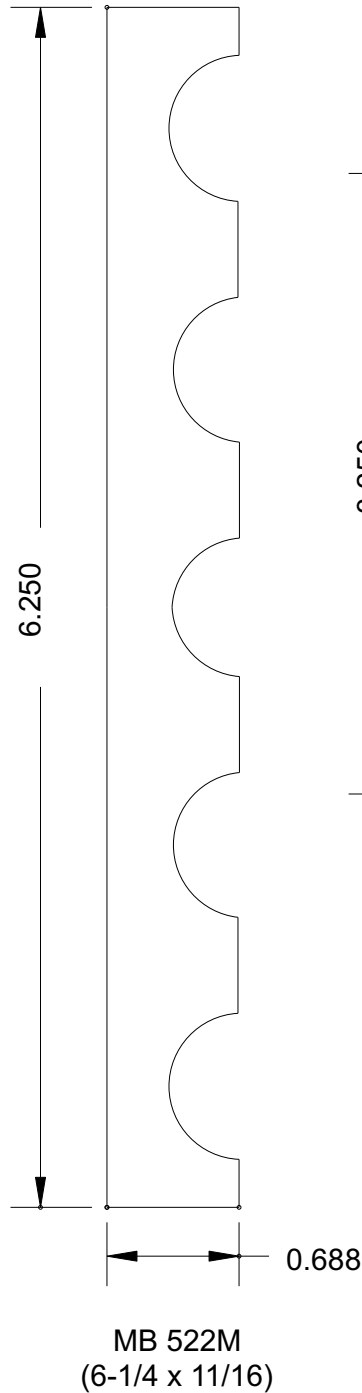

BOSLEY

Super-Cut-Pop

Fluted Casings

www.bosleymouldings.com

Bosley Mouldings P.O. Box 576 • Glen Burnie, MD 21060 :: Toll Free: 1-800-638-5010 Ph: 410-761-7727 • Fax: 410-553-0575