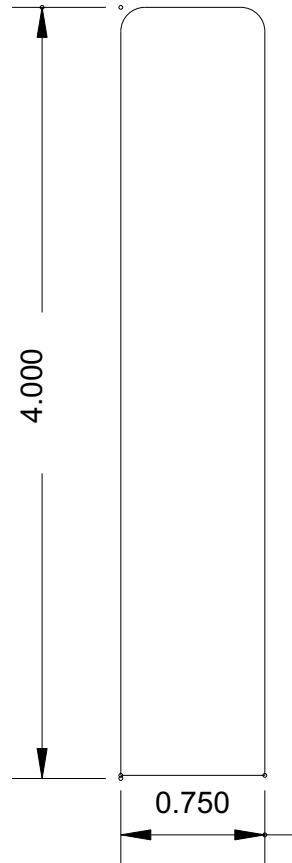

MB 41
(4 x 3/4)