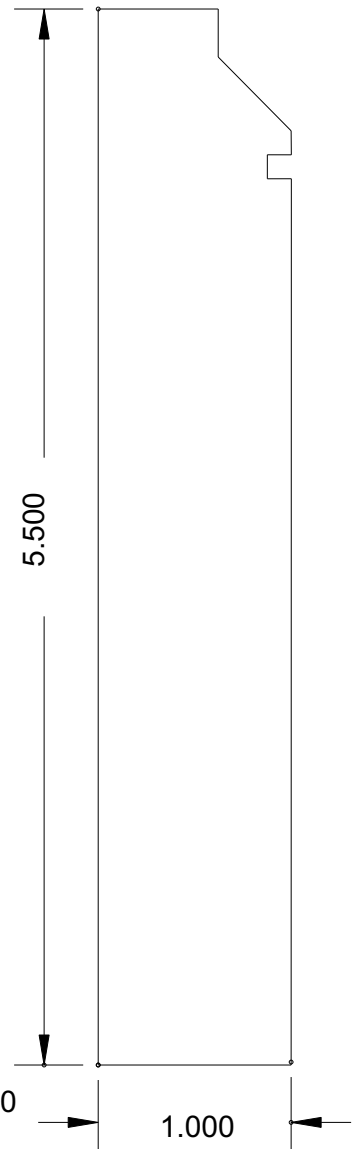

Super-Cut-Pop

Profile Index

Click on the profile number below to view the profile.
Click on the Bosley Logo to return to index page.

Sills	Chair Rail	Panel Trim	Casing
MB10	MB204	MB411	MB6041
MB11	MB209	MB438	MB6042
MB20	MB210	MB4021	MB6043
MB21	MB213	MB4024	MB6044
MB30	MB281	MB4022	MB6045
MB31	MB295	MB4023	MB6046
MB40	MB296	MB4025	MB6047
MB41	MB297	MB4026	MB6048
MB50	MB298	MB4027	MB6049
MB51			MB6050
Crowns	Baseboard	Fluted Casings	MB6051
MB110	MB300	MB521	MB6052
MB115	MB302	MB522M	MB6053
MB120	MB303	MB529	MB6054
MB124	MB305	MB536	MB6055
MB125	MB306		MB6060
MB128	MB313	Casing	MB6120
MB129	MB347	MB603	MB6121
MB130	MB348	MB606	Hollow Metal Door Casing Diagram
MB134	MB349	MB607	
MB136	MB350	MB607M	
MB140	MB357	MB610	Panel
MB156	MB385	MB612	MB741
MB162	MB386	MB615	MB787
MB168	MB387	MB618	MB741
MB1020	MB388	MB620	MB787
MB1024	MB389	MB629	
MB1025	MB390	MB635	Backband, Tongue & Groove
MB1026	MB391	MB635M	MB959
MB1027	MB392	MB647	MB967
MB1028	MB393	MB651	MB968
MB1029	MB394	MB658	MB969
MB1030	MB395	MB678	MB975
MB1031	MB396	MB679	MB979
MB1032	MB397	MB691	
MB1033	MB398	MB692	
MB1034	MB399	MB699	
MB1035	MB3001	MB6039	
MB1076	MB3002	MB6040	

BOSLEY

Super-Cut-Pop

Sills

MB 10
(4 x 1)

MB 11
(4 x 3/4)

MB 20
(4 x 1)

SILL / STOOL MOULDINGS AVAILABLE UP TO 8-1/2" WIDE

www.bosleymouldings.com

MB 168
(4-5/8 x 11/16)

www.bosleymouldings.com

BOSLEY

Super-Cut-Pop

Crowns

MB 1020
(4-1/2 x 15/16)

MB 1024
(5-3/4 x 11/16)

www.bosleymouldings.com

BOSLEY

Super-Cut-Pop

Baseboard

MB 394
(5-1/2 x 1)

MB 395
(5-1/2 x 3/4)

MB 396
(5-1/2 x 3/4)

MB 397
(5-1/2 x 1)

BASEBOARDS AVAILABLE IN ALL SIZES UP TO 8-1/2"