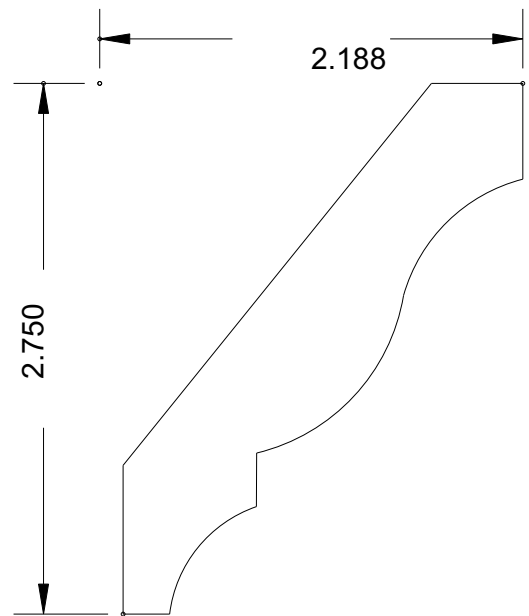

BOSLEY

Super-Cut-Pop

Crowns

MB 125
(4-5/8 x 11/16)

MB 128
(3-1/2 x 11/16)

www.bosleymouldings.com

BOSLEY

Super-Cut-Pop