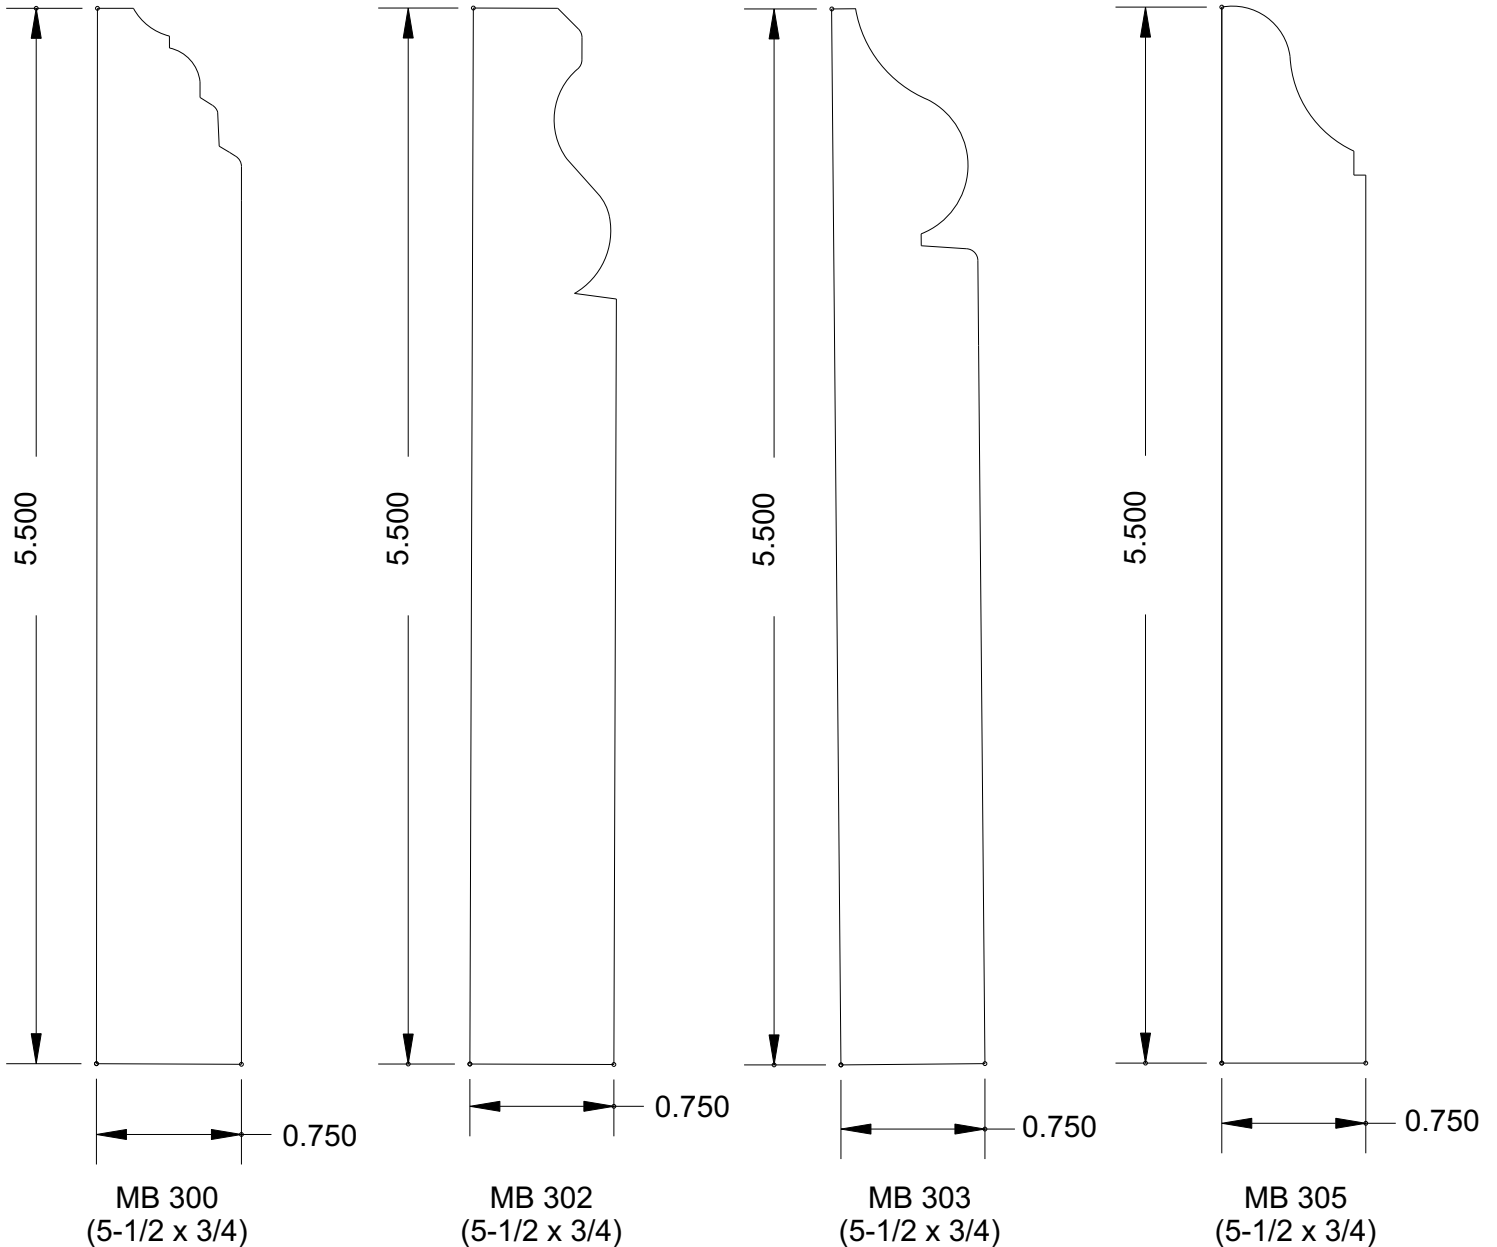

MB 298
(4 x 11/16)

www.bosleymouldings.com

Bosley Mouldings P.O. Box 576 • Glen Burnie, MD 21060 :: Toll Free: 1-800-638-5010 Ph: 410-761-7727 • Fax: 410-553-0575

BOSLEY

Super-Cut-Pop

Baseboard

BASEBOARDS AVAILABLE IN ALL SIZES UP TO 8-1/2"