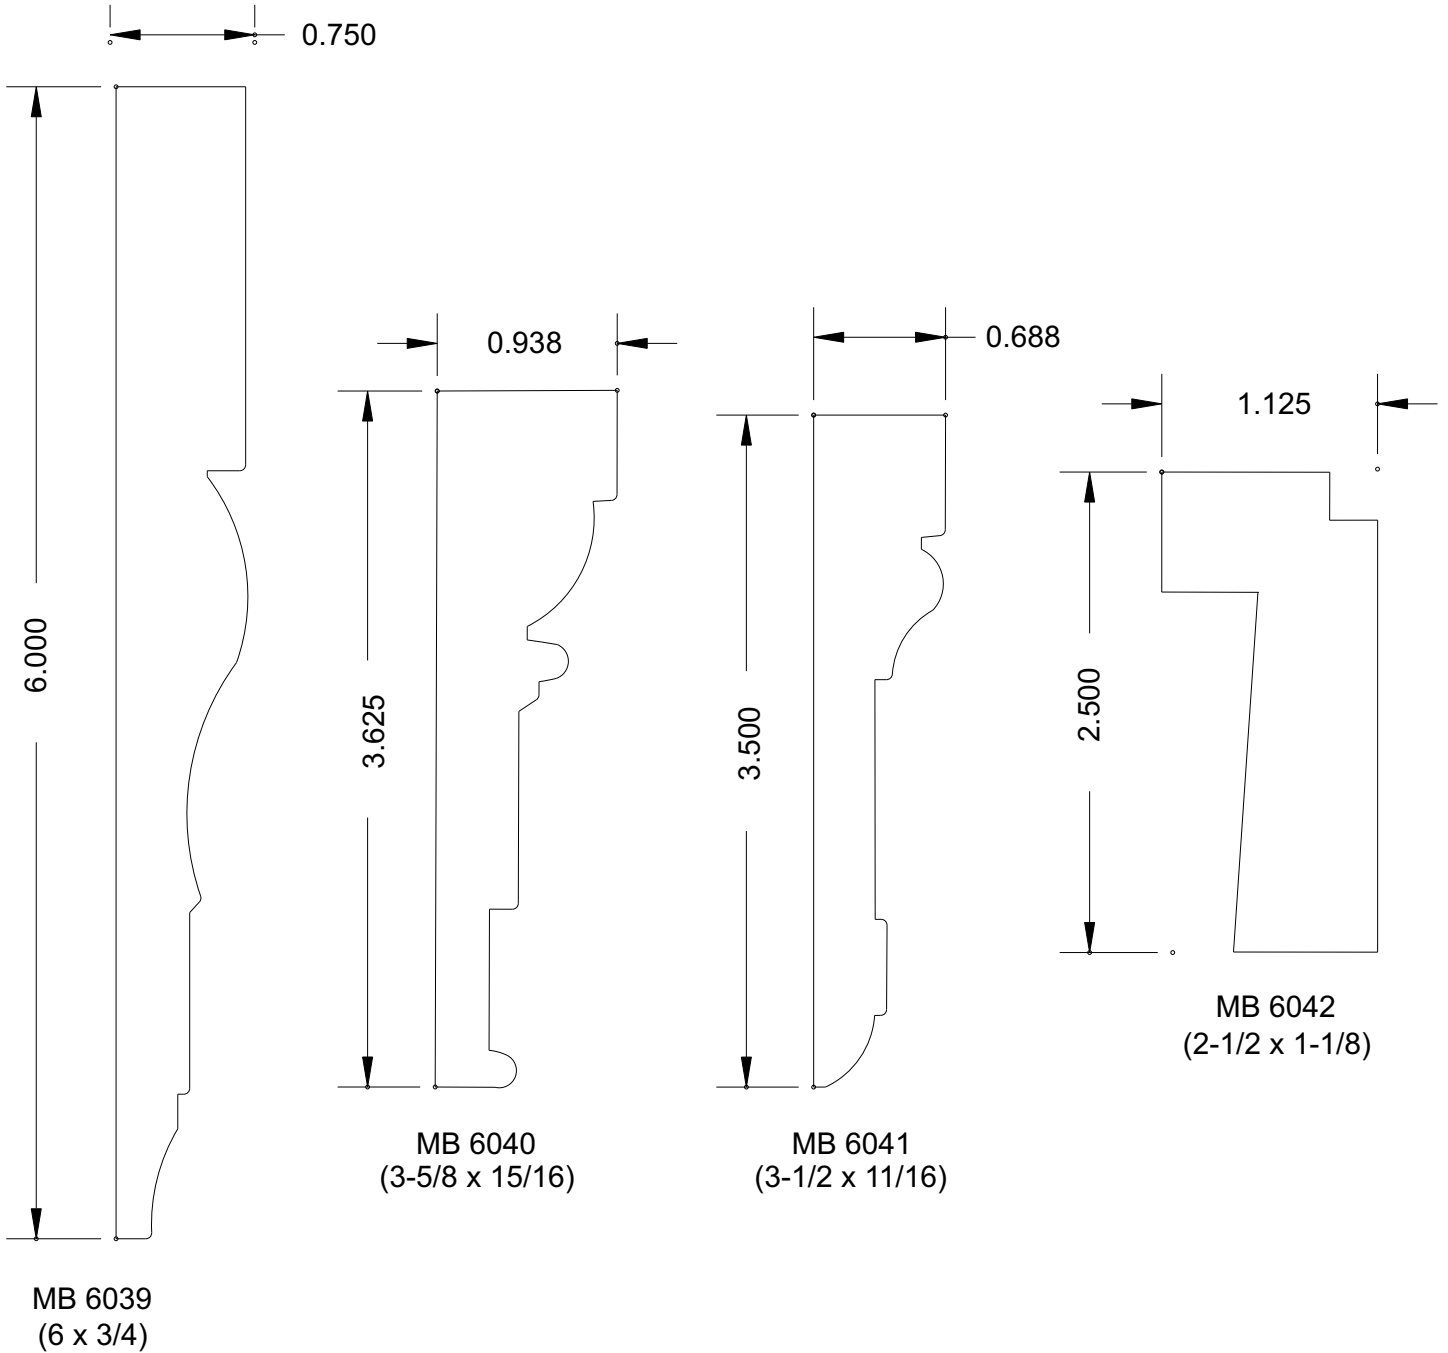

BOSLEY

Super-Cut-Pop

Casing

www.bosleymouldings.com

Bosley Mouldings P.O. Box 576 • Glen Burnie, MD 21060 :: Toll Free: 1-800-638-5010 Ph: 410-761-7727 • Fax: 410-553-0575