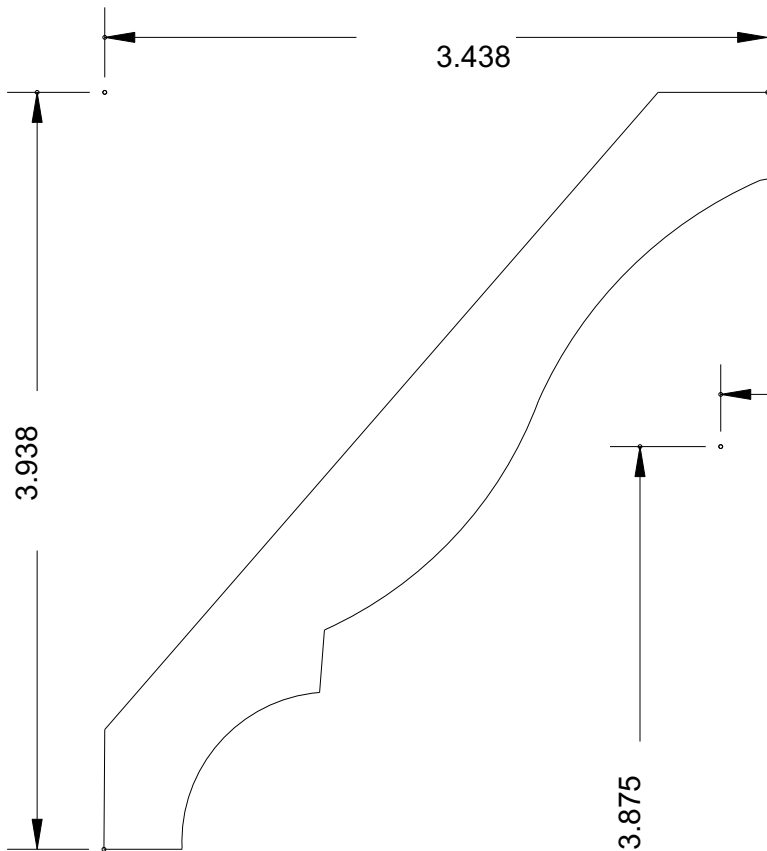

BOSLEY

Super-Cut-Pop

Crowns

MB 129M
(5-1/4 x 11/16)