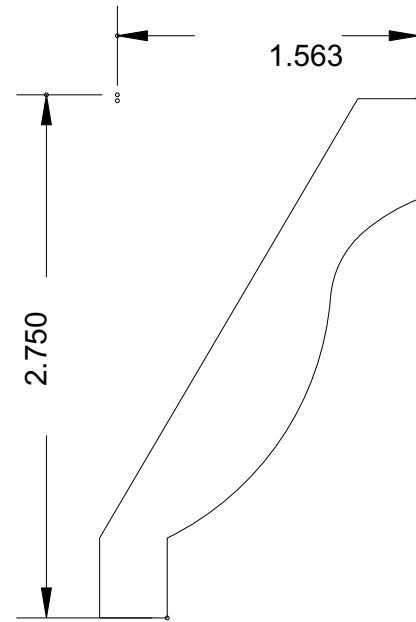

BOSLEY

Super-Cut-Pop

Crowns

MB 125
(4-5/8 x 11/16)

MB 128
(3-1/2 x 11/16)

www.bosleymouldings.com

BOSLEY

Super-Cut-Pop

Crowns

MB 129M
(5-1/4 x 11/16)

MB 130
(5-1/4 x 15/16)

www.bosleymouldings.com

BOSLEY

Super-Cut-Pop

Crowns

MB 134
(4-1/2 x 11/16)