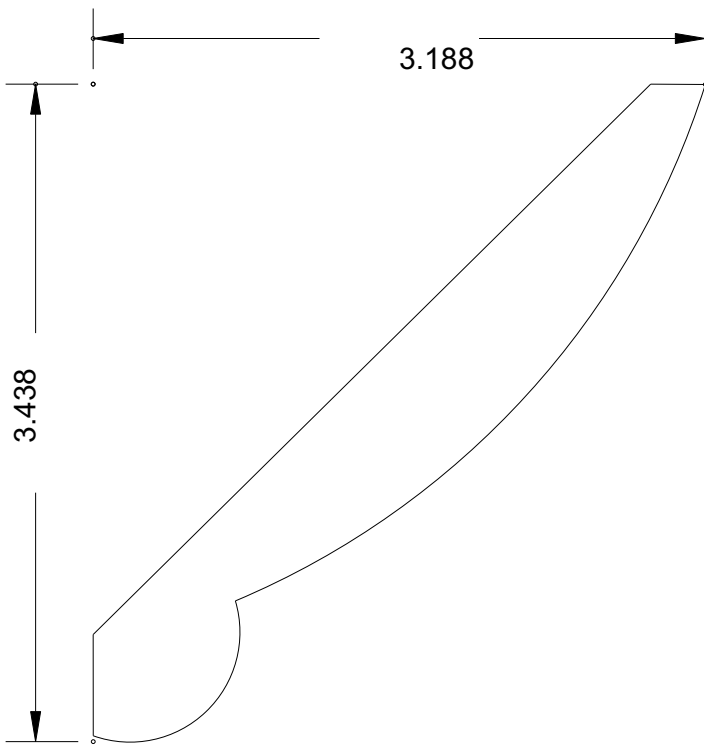

BOSLEY

Super-Cut-Pop

Crowns

MB 120
(4-5/8 x 11/16)