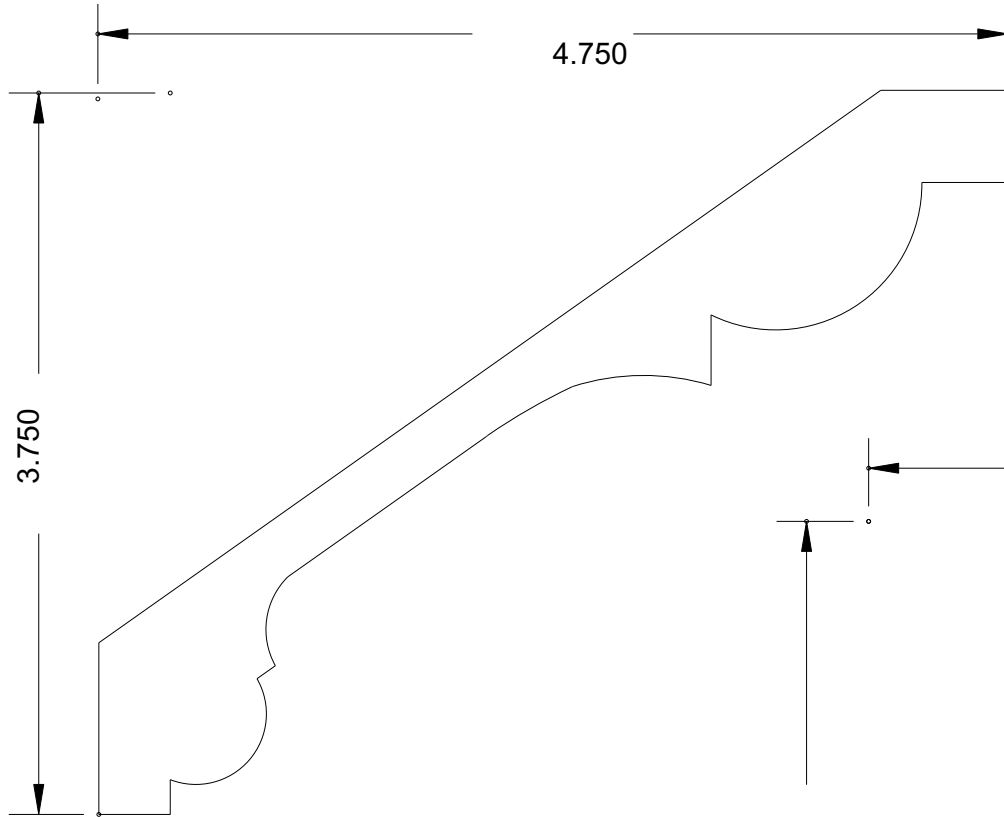

BOSLEY

Super-Cut-Pop

Crowns

MB 162
(6 x 15/16)