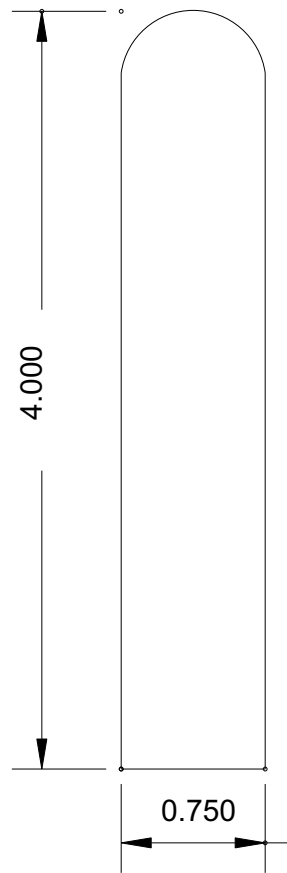

Super-Cut-Pop

Profile Index

Click on the profile number below to view the profile.
Click on the Bosley Logo to return to index page.

Sills	Chair Rail	Panel Trim	Casing
MB10	MB204	MB411	MB6041
MB11	MB209	MB438	MB6042
MB20	MB210	MB4021	MB6043
MB21	MB213	MB4024	MB6044
MB30	MB281	MB4022	MB6045
MB31	MB295	MB4023	MB6046
MB40	MB296	MB4025	MB6047
MB41	MB297	MB4026	MB6048
MB50	MB298	MB4027	MB6049
MB51			MB6050
Crowns	Baseboard	Fluted Casings	MB6051
MB110	MB300	MB521	MB6052
MB115	MB302	MB522M	MB6053
MB120	MB303	MB529	MB6054
MB124	MB305	MB536	MB6055
MB125	MB306		MB6060
MB128	MB313	Casing	MB6120
MB129	MB347	MB603	MB6121
MB130	MB348	MB606	Hollow Metal Door Casing Diagram
MB134	MB349	MB607	
MB136	MB350	MB607M	
MB140	MB357	MB610	Panel
MB156	MB385	MB612	MB741
MB162	MB386	MB615	MB787
MB168	MB387	MB618	MB741
MB1020	MB388	MB620	MB787
MB1024	MB389	MB629	
MB1025	MB390	MB635	Backband, Tongue & Groove
MB1026	MB391	MB635M	MB959
MB1027	MB392	MB647	MB967
MB1028	MB393	MB651	MB968
MB1029	MB394	MB658	MB969
MB1030	MB395	MB678	MB975
MB1031	MB396	MB679	MB979
MB1032	MB397	MB691	
MB1033	MB398	MB692	
MB1034	MB399	MB699	
MB1035	MB3001	MB6039	
MB1076	MB3002	MB6040	

BOSLEY

Super-Cut-Pop

Sills

MB 10
(4 x 1)

MB 11
(4 x 3/4)

MB 20
(4 x 1)

SILL / STOOL MOULDINGS AVAILABLE UP TO 8-1/2" WIDE

www.bosleymouldings.com

BOSLEY

Super-Cut-Pop

Crowns

MB 125
(4-5/8 x 11/16)

MB 128
(3-1/2 x 11/16)

www.bosleymouldings.com

BOSLEY

Super-Cut-Pop

Crowns

MB 129M
(5-1/4 x 11/16)

MB 130
(5-1/4 x 15/16)

www.bosleymouldings.com

BOSLEY

Super-Cut-Pop

Crowns

MB 134
(4-1/2 x 11/16)