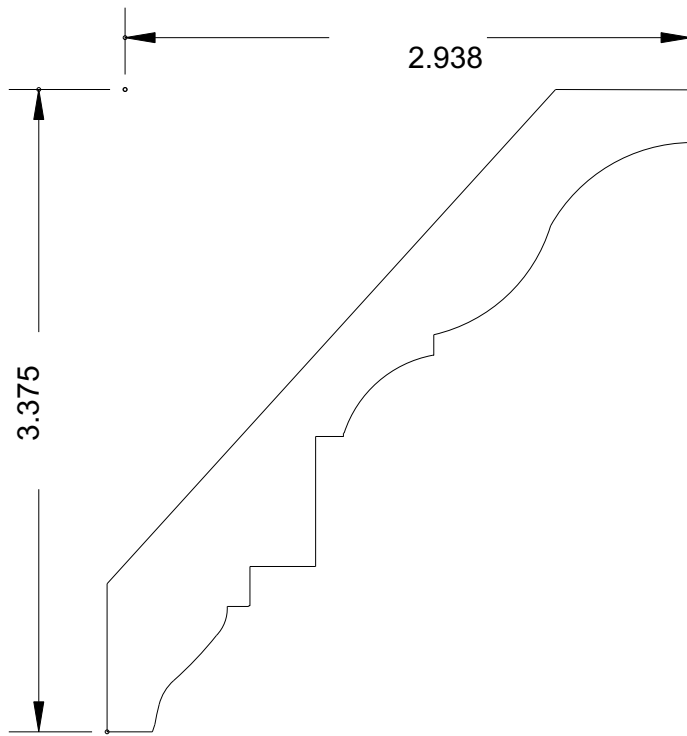

Crowns

MB 129M
(5-1/4 x 11/16)

MB 130
(5-1/4 x 15/16)

www.bosleymouldings.com

BOSLEY

Super-Cut-Pop

Crowns

MB 134
(4-1/2 x 11/16)