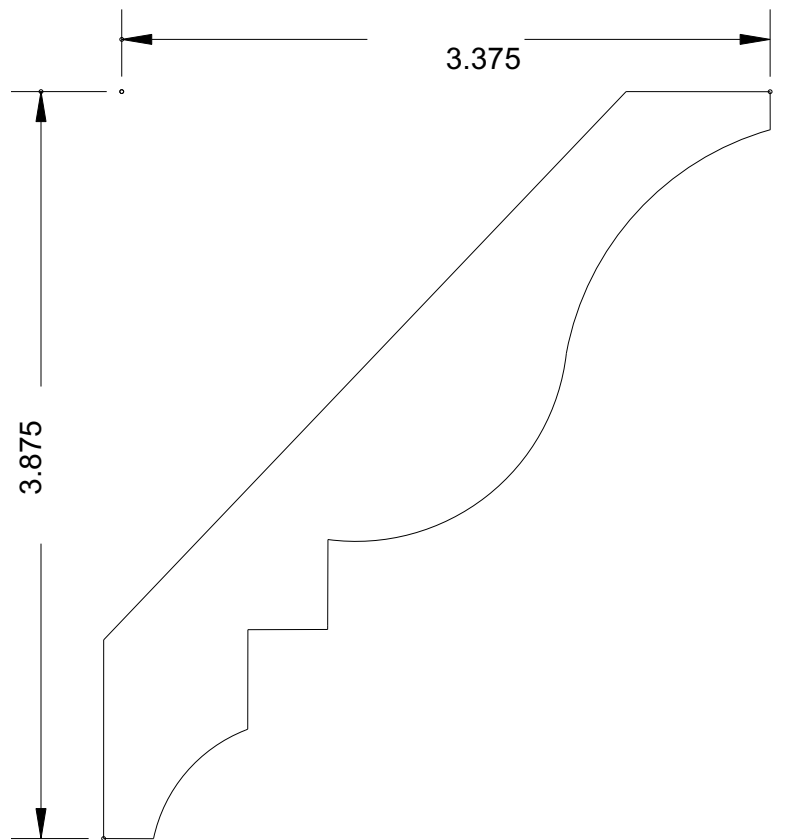

MB 130
(5-1/4 x 15/16)

www.bosleymouldings.com