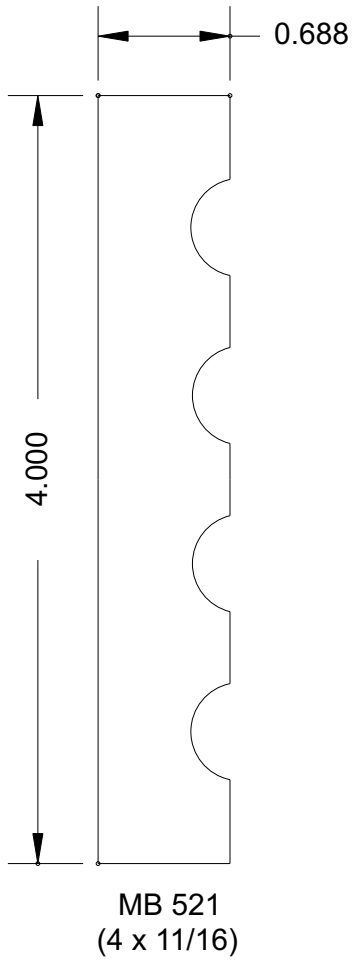

BOSLEY

Super-Cut-Pop

Fluted Casings

www.bosleymouldings.com

Bosley Mouldings P.O. Box 576 • Glen Burnie, MD 21060 :: Toll Free: 1-800-638-5010 Ph: 410-761-7727 • Fax: 410-553-0575