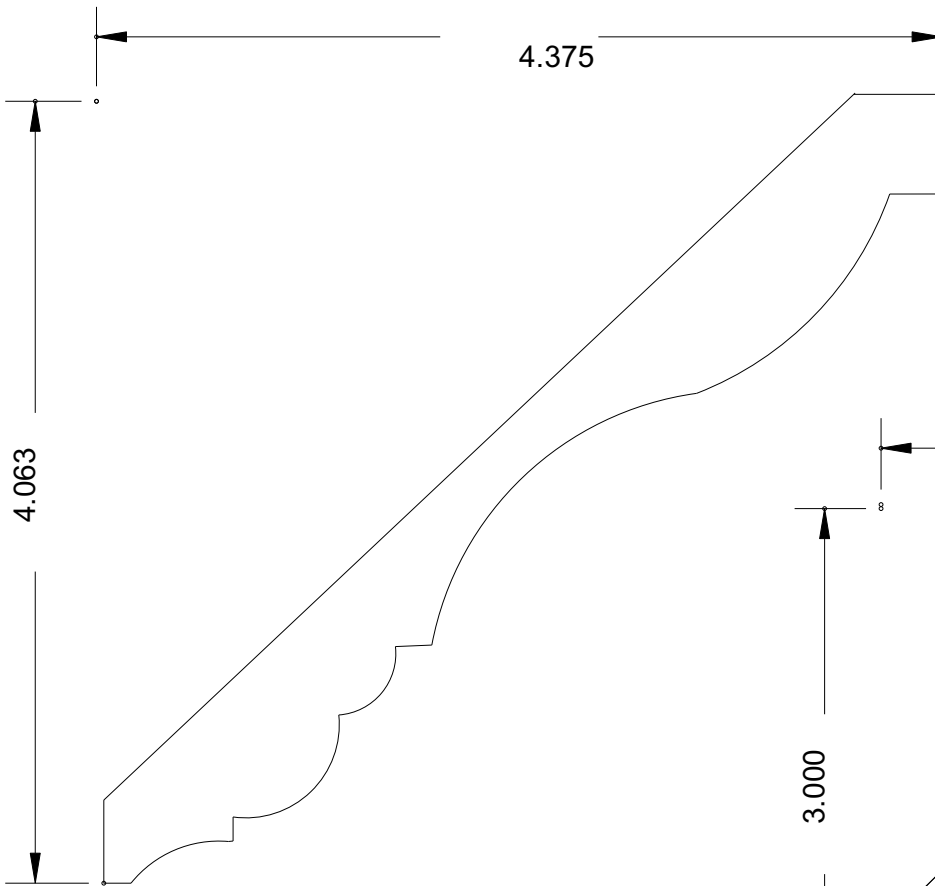

BOSLEY

Super-Cut-Pop

Crowns

MB 140
(6 x 11/16)