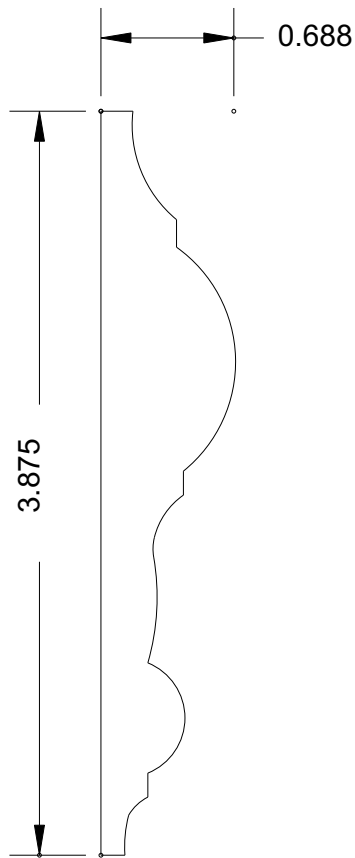

BOSLEY

Super-Cut-Pop

Chair Rail

MB 204
(3-7/8 x 11/16)