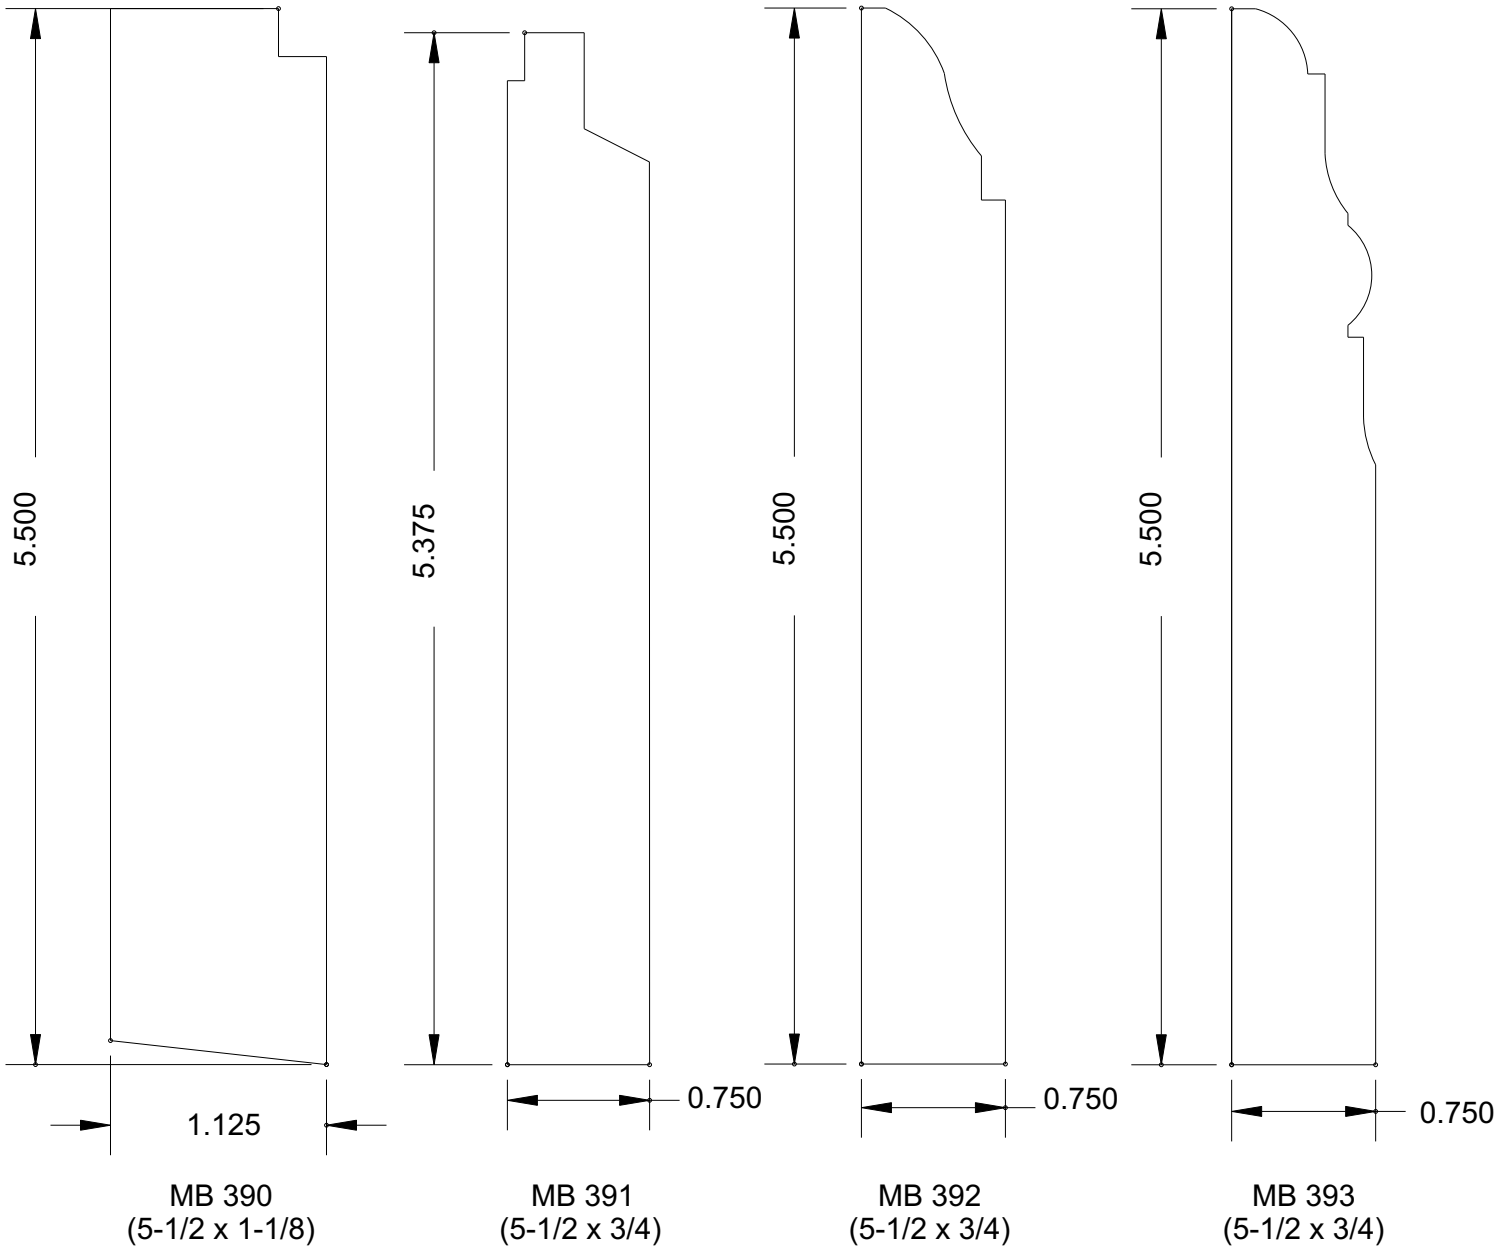

BOSLEY

Super-Cut-Pop

Baseboard

BASEBOARDS AVAILABLE IN ALL SIZES UP TO 8-1/2"

www.bosleymouldings.com

Bosley Mouldings P.O. Box 576 • Glen Burnie, MD 21060 :: Toll Free: 1-800-638-5010 Ph: 410-761-7727 • Fax: 410-553-0575