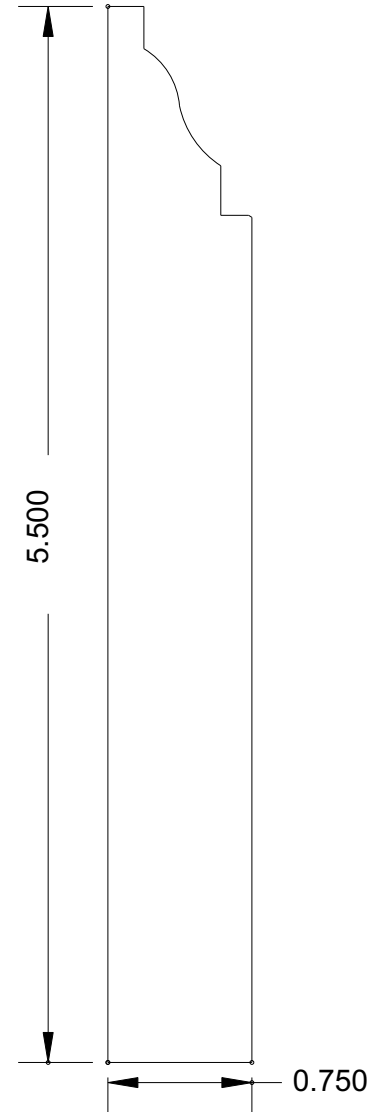

MB 348
(5-1/2 x 3/4)

BASEBOARDS AVAILABLE IN ALL SIZES UP TO 8-1/2"

www.bosleymouldings.com

Bosley Mouldings P.O. Box 576 • Glen Burnie, MD 21060 :: Toll Free: 1-800-638-5010 Ph: 410-761-7727 • Fax: 410-553-0575