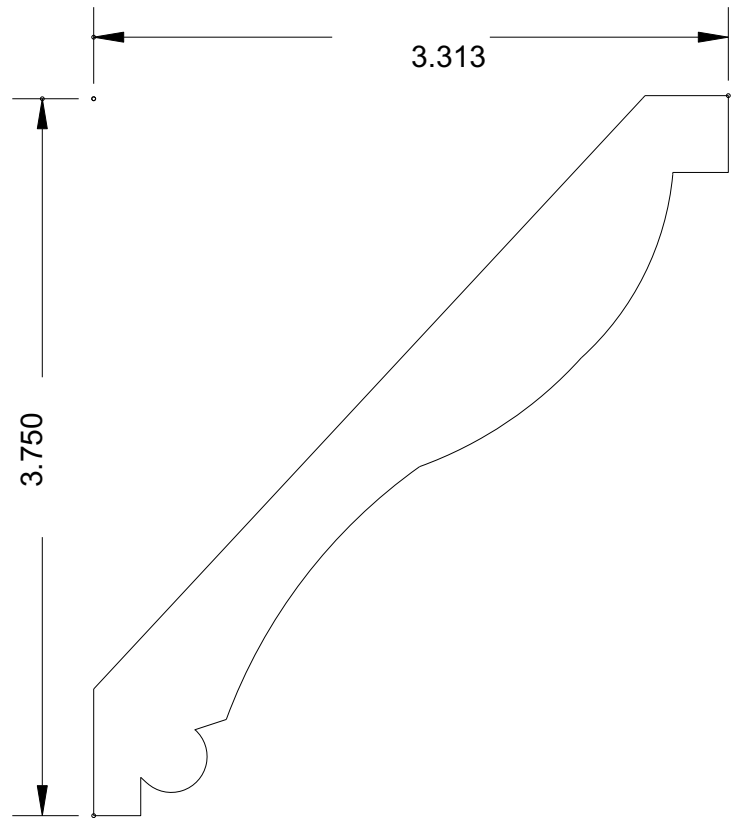

MB 115
(5 x 11/16)

www.bosleymouldings.com

Bosley Mouldings P.O. Box 576 • Glen Burnie, MD 21060 :: Toll Free: 1-800-638-5010 Ph: 410-761-7727 • Fax: 410-553-0575